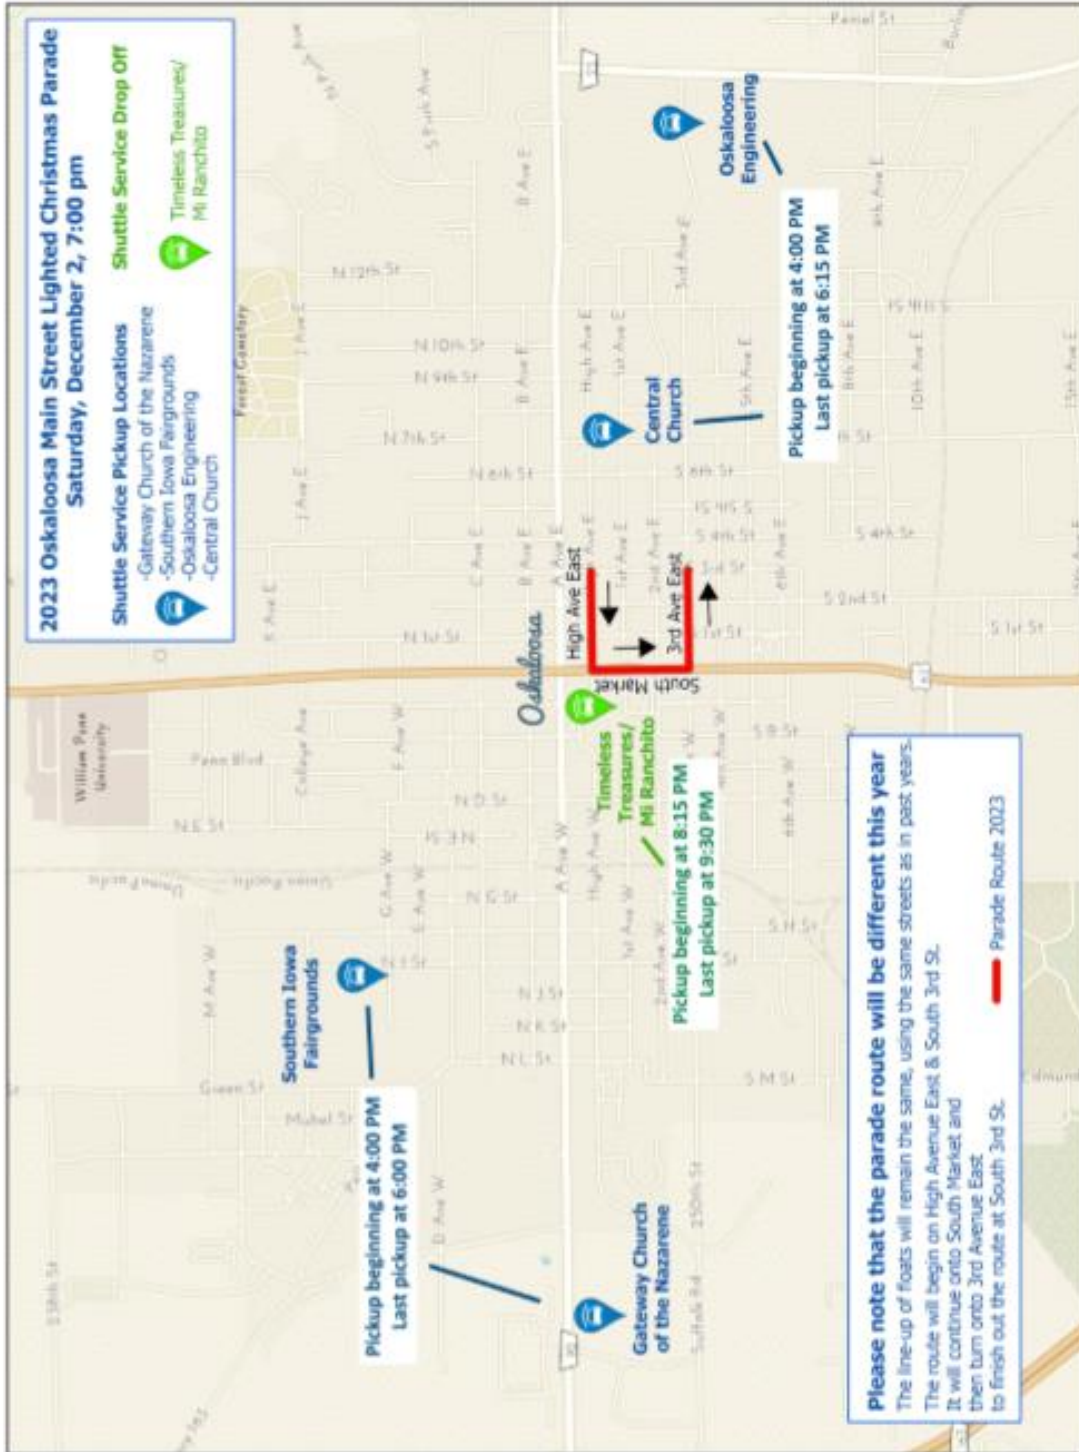

HANDICAP PARKING

Handicap parking has been reserved at ~~TruBank~~ in the west parking lot as marked and Handicap spots marked on 1st Ave E.

BUS SHUTTLE SERVICE TO DOWNTOWN—SEE MAP

10/15 Transit will be providing a FREE shuttle service at the following locations:

- Gateway Nazarene Church and Southern Iowa Fairgrounds
- Pick up beginning at 4PM, last pick up at 6PM
- ~~Osky~~ Engineering and Central Church
- Pick up beginning at 4PM, last pick up at 6:15PM.

The drop off location will be Timeless Treasures Corner.

** SHUTTLE DEPARTURE

Shuttle service will begin pick up at Timeless Treasures Corner at 8:15PM. Last pick up time will be at 9:30PM.

FREE 10/15 Shuttle Service Parking Locations and Pick Up/Drop Off

2023 NEW ROUTE— Lighted Christmas Parade